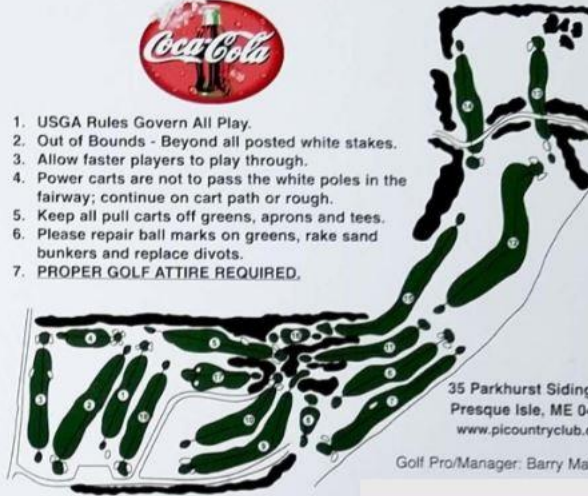

Katahdin
Trust Company
Community Banking at its Best!

Member
FDIC

AROOSTOOK BEVERAGE CO.

Hole	1	2	3	4	5	6	7	8	9	OUT
Blue Tees 71.4/119	352	416	384	169	427	403	546	155	476	3328
White Tees 69.0/115	322	400	367	155	410	394	473	146	465	3132
Gold Tees 67.2/112	322	343	351	155	310	331	473	146	465	2896
Par	4	4	4	3	4	4	5	3	5	36
Handicap	13	3	9	15	1	5	7	17	11	

Matches + -
Matches + -

Black Tees 65.2/108	310	343	351	125	310	331	415	136	415	2736
Red Tees 72.0/125	310	343	351	125	310	331	415	136	415	2736
Par	4	4	4	3	4	4	5	3	5	36
Handicap	13	1	9	17	7	3	5	15	11	

THE **Northeastland**
HOTEL

436 Main Street
Presque Isle, Maine 04769
207-768-5321
FAX: 207-764-1720

In Maine
800-244-5321

TAMC

EMHS MEMBER

UNITED INSURANCE

HAYDEN/PERRY AGENCY

Call for a quote!!

40 North Street, Suite 1
Presque Isle, ME 04769-2269
t. 207-764-6161
800-924-0041
f. 207-764-0195

HOME • AUTO • BUSINESS
RECREATIONAL VEHICLES
Established 1889

1. USGA Rules Govern All Play.
2. Out of Bounds - Beyond all posted white stakes.
3. Allow faster players to play through.
4. Power carts are not to pass the white poles in the fairway; continue on cart path or rough.
5. Keep all pull carts off greens, aprons and tees.
6. Please repair ball marks on greens, rake sand bunkers and replace divots.
7. PROPER GOLF ATTIRE REQUIRED.

35 Parkhurst Siding Rd.
Presque Isle, ME 04769
www.picountryclub.com

Golf Pro/Manager: Barry Madore

PRO SHOP: 764-0430 RESTAURANT: 769-7431

CUSHMAN & SONS INC.

Caron's
Lawn & Property
Maintenance, Inc.

Dave Caron
769-9540

Scott Caron
769-9312

10	11	12	13	14	15	16	17	18	In	Tot	Hcp	Net
390	376	620	402	396	571	114	202	352	3423	6751		
376	334	510	364	387	476	105	191	342	3085	6217		
293	334	510	364	311	476	105	180	342	2885	5781		
4	4	5	4	4	5	3	3	4	36	72		
10	12	6	8	2	4	18	16	14				

293 317 429 306 311 427 101 136 331 2651 5387

293	317	429	306	311	427	101	136	331	2651	5387		
4	4	5	4	4	5	3	3	4	36	72		
10	8	6	12	2	4	18	16	14				

PLOURDE & PLOURDE, INC.

EMCI EZGO YAMAHA

COLUMBIA
FAR-CAR-NE 207-496-3211

NEW & USED GOLF CARS

WHITED FORD
AUTO & TRUCK CENTER

Same Great Parts & Service